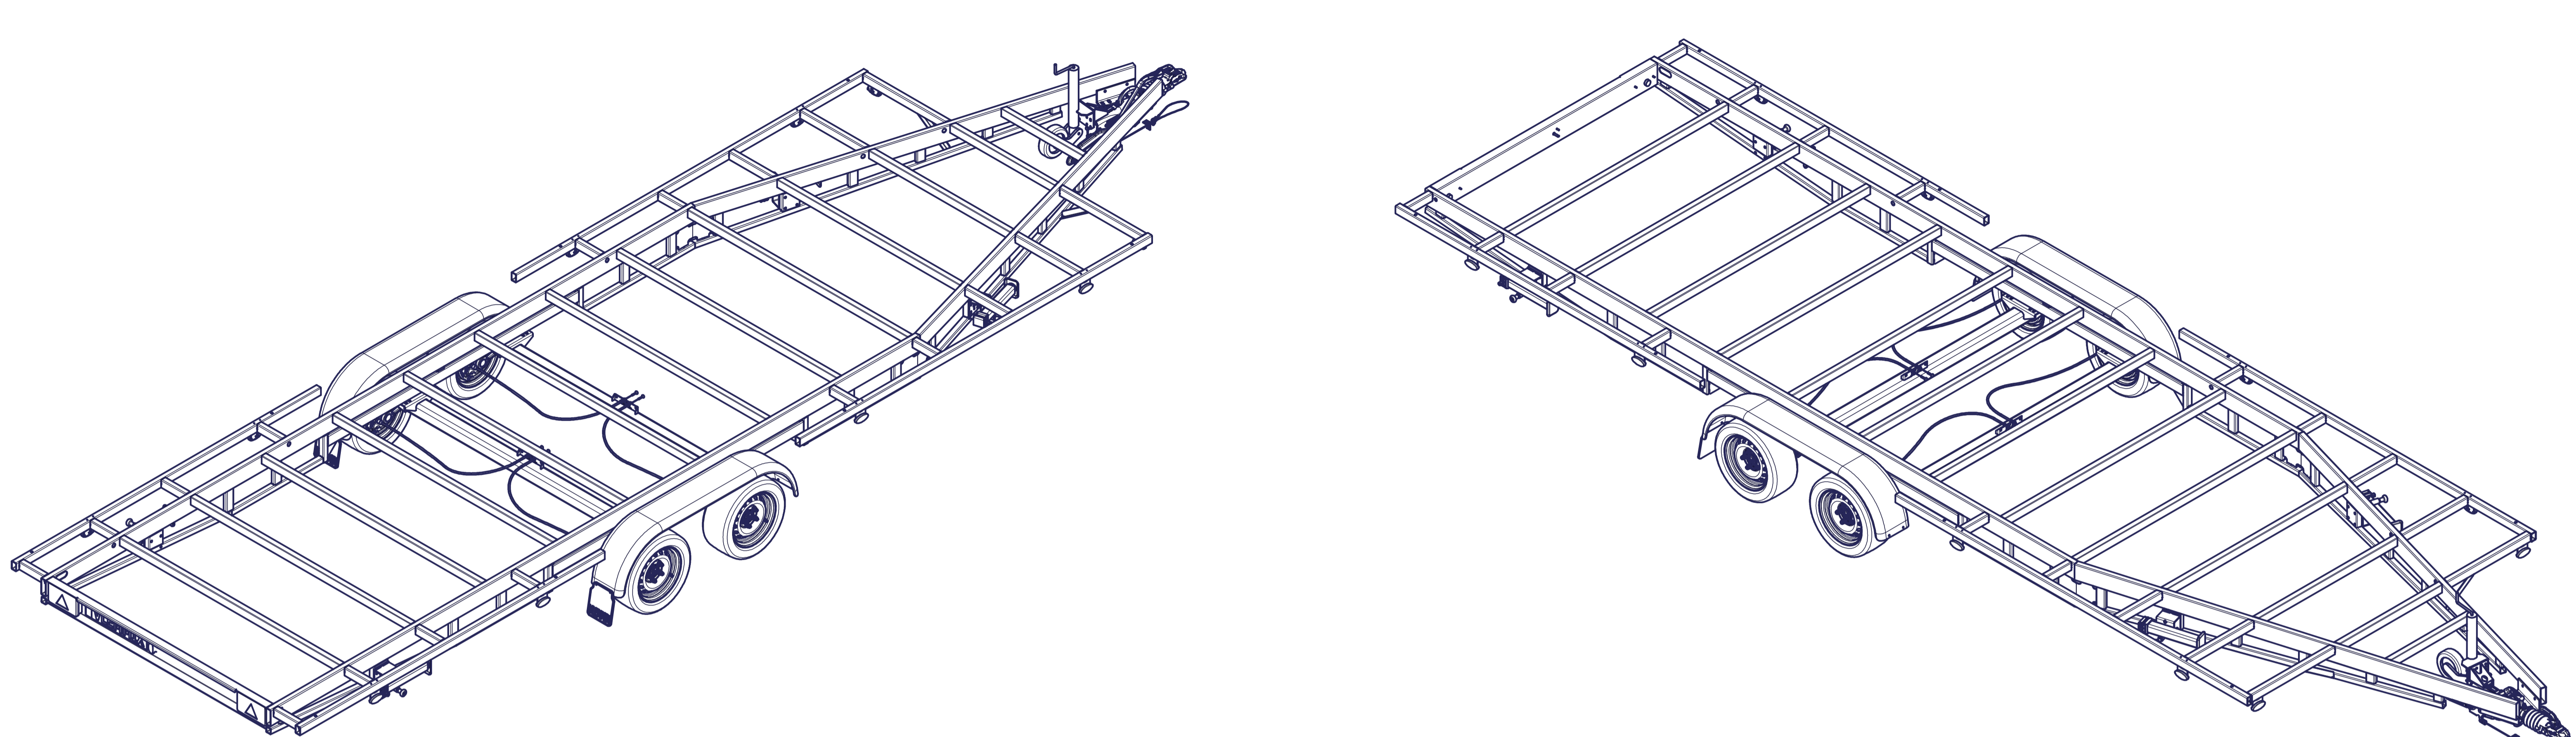

12 11 10 9 8 7 6 5 4 3 2 1

TINY HOUSE 720 PLATEAU

Surface treatment: FRAME - ZINC PLATED	
QTY:	© VLEMMIX AANHANGWAGENS This drawing and its contents may not be made accessible and/or duplicated for others without permission. All rights reserved.
TOLERANCE:	UNIT: DRAWN BY: J.H.
ISO 2768-MK	mm DATE: 20-7-2020
PROJECT/DRAWING NO.: TINY HOUSE_PLATEAU	
SCALE:	DESCRIPTION: TINY HOUSE PLATEAU
A1	1 : 20
SHEET:	6
SHEETS:	9

12 11 10 9 8 7 6 5 4 3 2 1