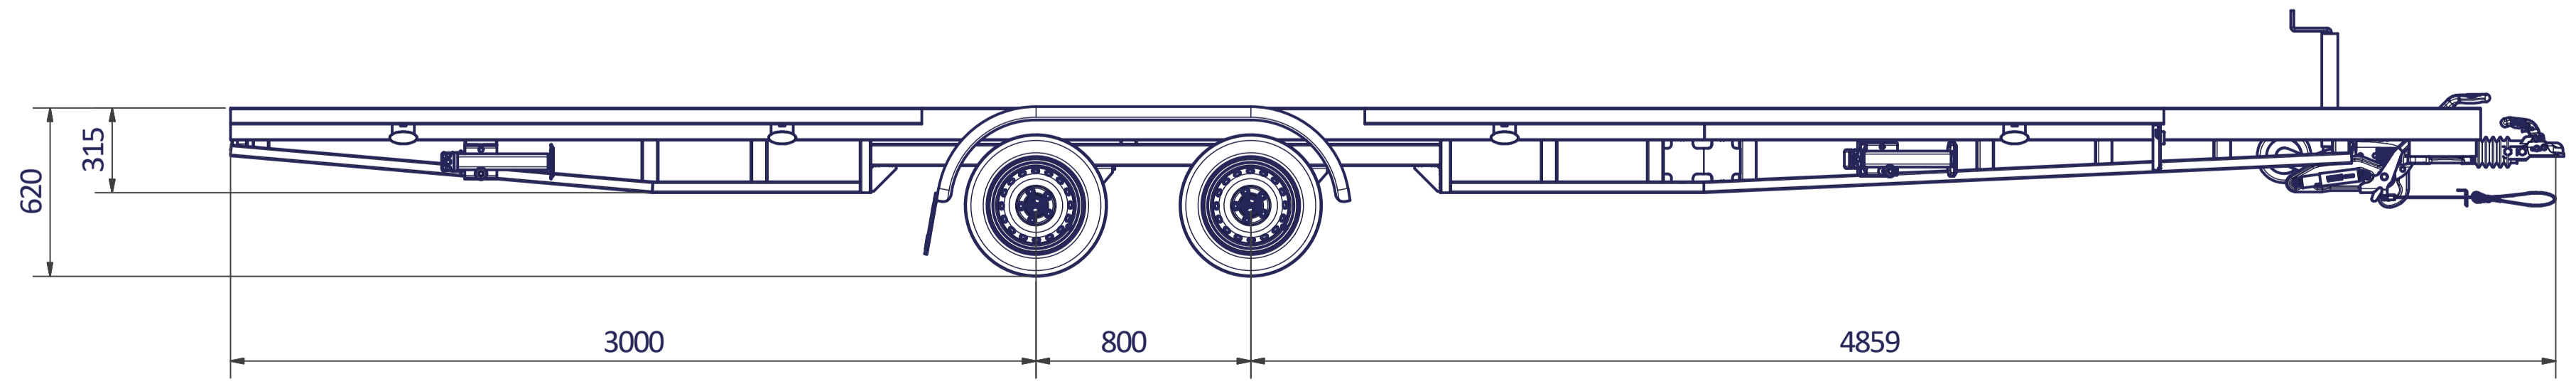

12 11 10 9 8 7 6 5 4 3 2 1

TINY HOUSE 720 PLATEAU

Surface treatment: FRAME - ZINC PLATED	
QTY:	© VLEMMIX AANHANGWAGENS This drawing and its contents may not be made accessible and/or duplicated for others without permission. All rights reserved.
TOLERANCE:	UNIT: DRAWN BY: J.H.
ISO 2768-MK	mm DATE: 20-7-2020
PROJECT/DRAWING NO.: TINY HOUSE_PLATEAU	
SCALE:	DESCRIPTION: TINY HOUSE PLATEAU
A1	1 : 20
SHEET:	6
SHEETS:	9

12 11 10 9 8 7 6 5 4 3 2 1