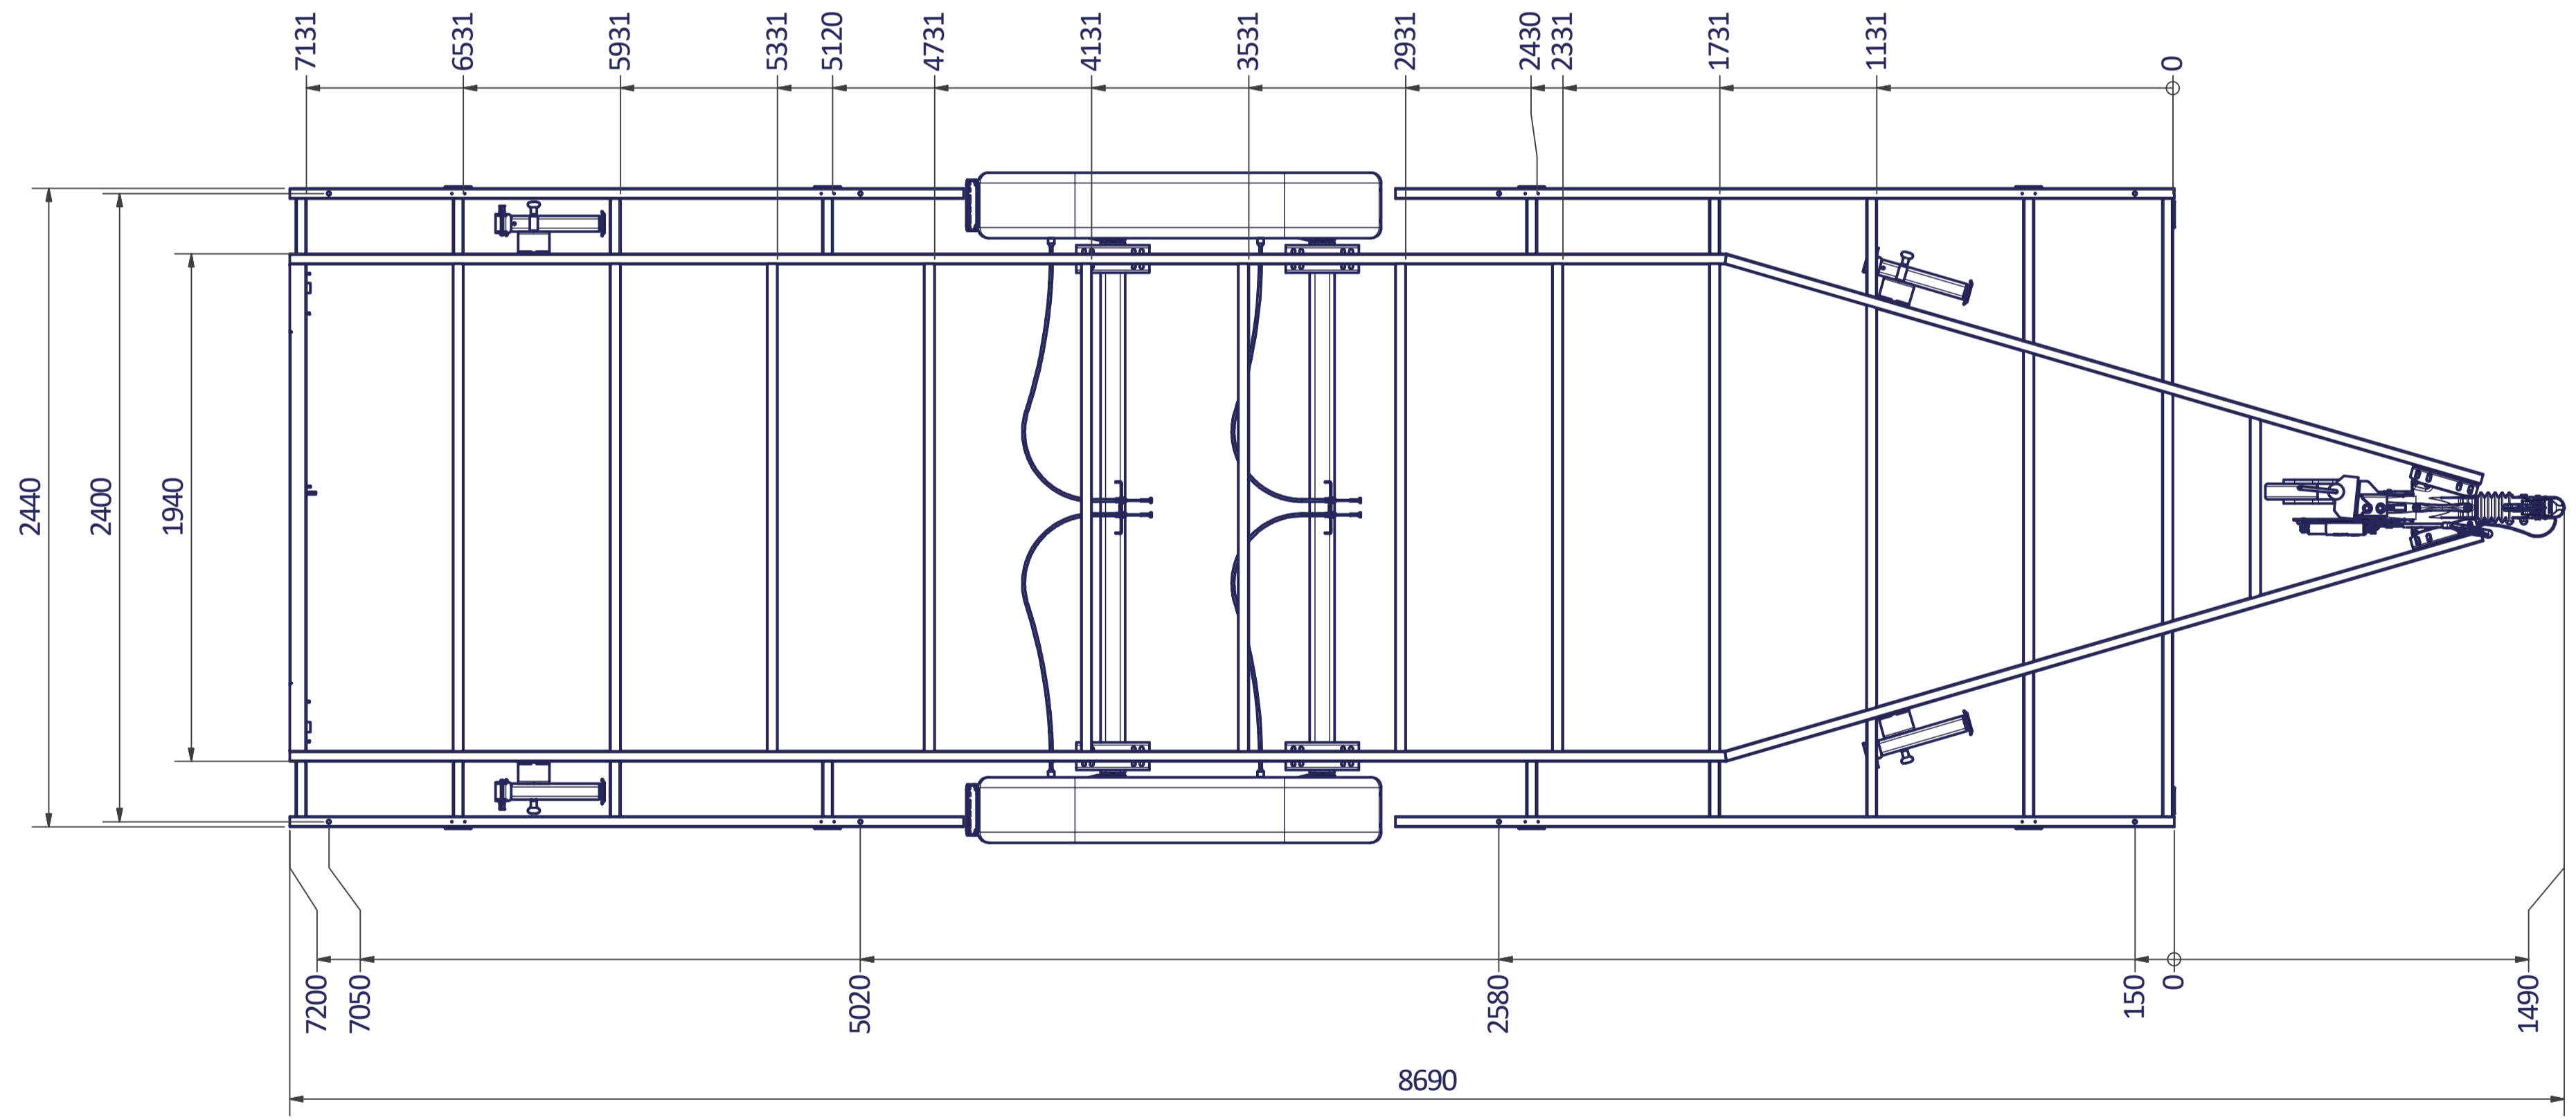

12 11 10 9 8 7 6 5 4 3 2 1

TINY HOUSE 720 PLATEAU

Surface treatment: FRAME - ZINC PLATED	
QTY:	© VLEMMIX AANHANGWAGENS This drawing and its contents may not be made accessible and/or duplicated for others without permission. All rights reserved.
TOLERANCE:	UNIT: DRAWN BY: J.H.
ISO 2768-MK	mm DATE: 20-7-2020
PROJECT/DRAWING NO.: TINY HOUSE_PLATEAU	
SCALE:	DESCRIPTION: TINY HOUSE PLATEAU
A1	1 : 20
SHEET:	6
SHEETS:	9

12 11 10 9 8 7 6 5 4 3 2 1