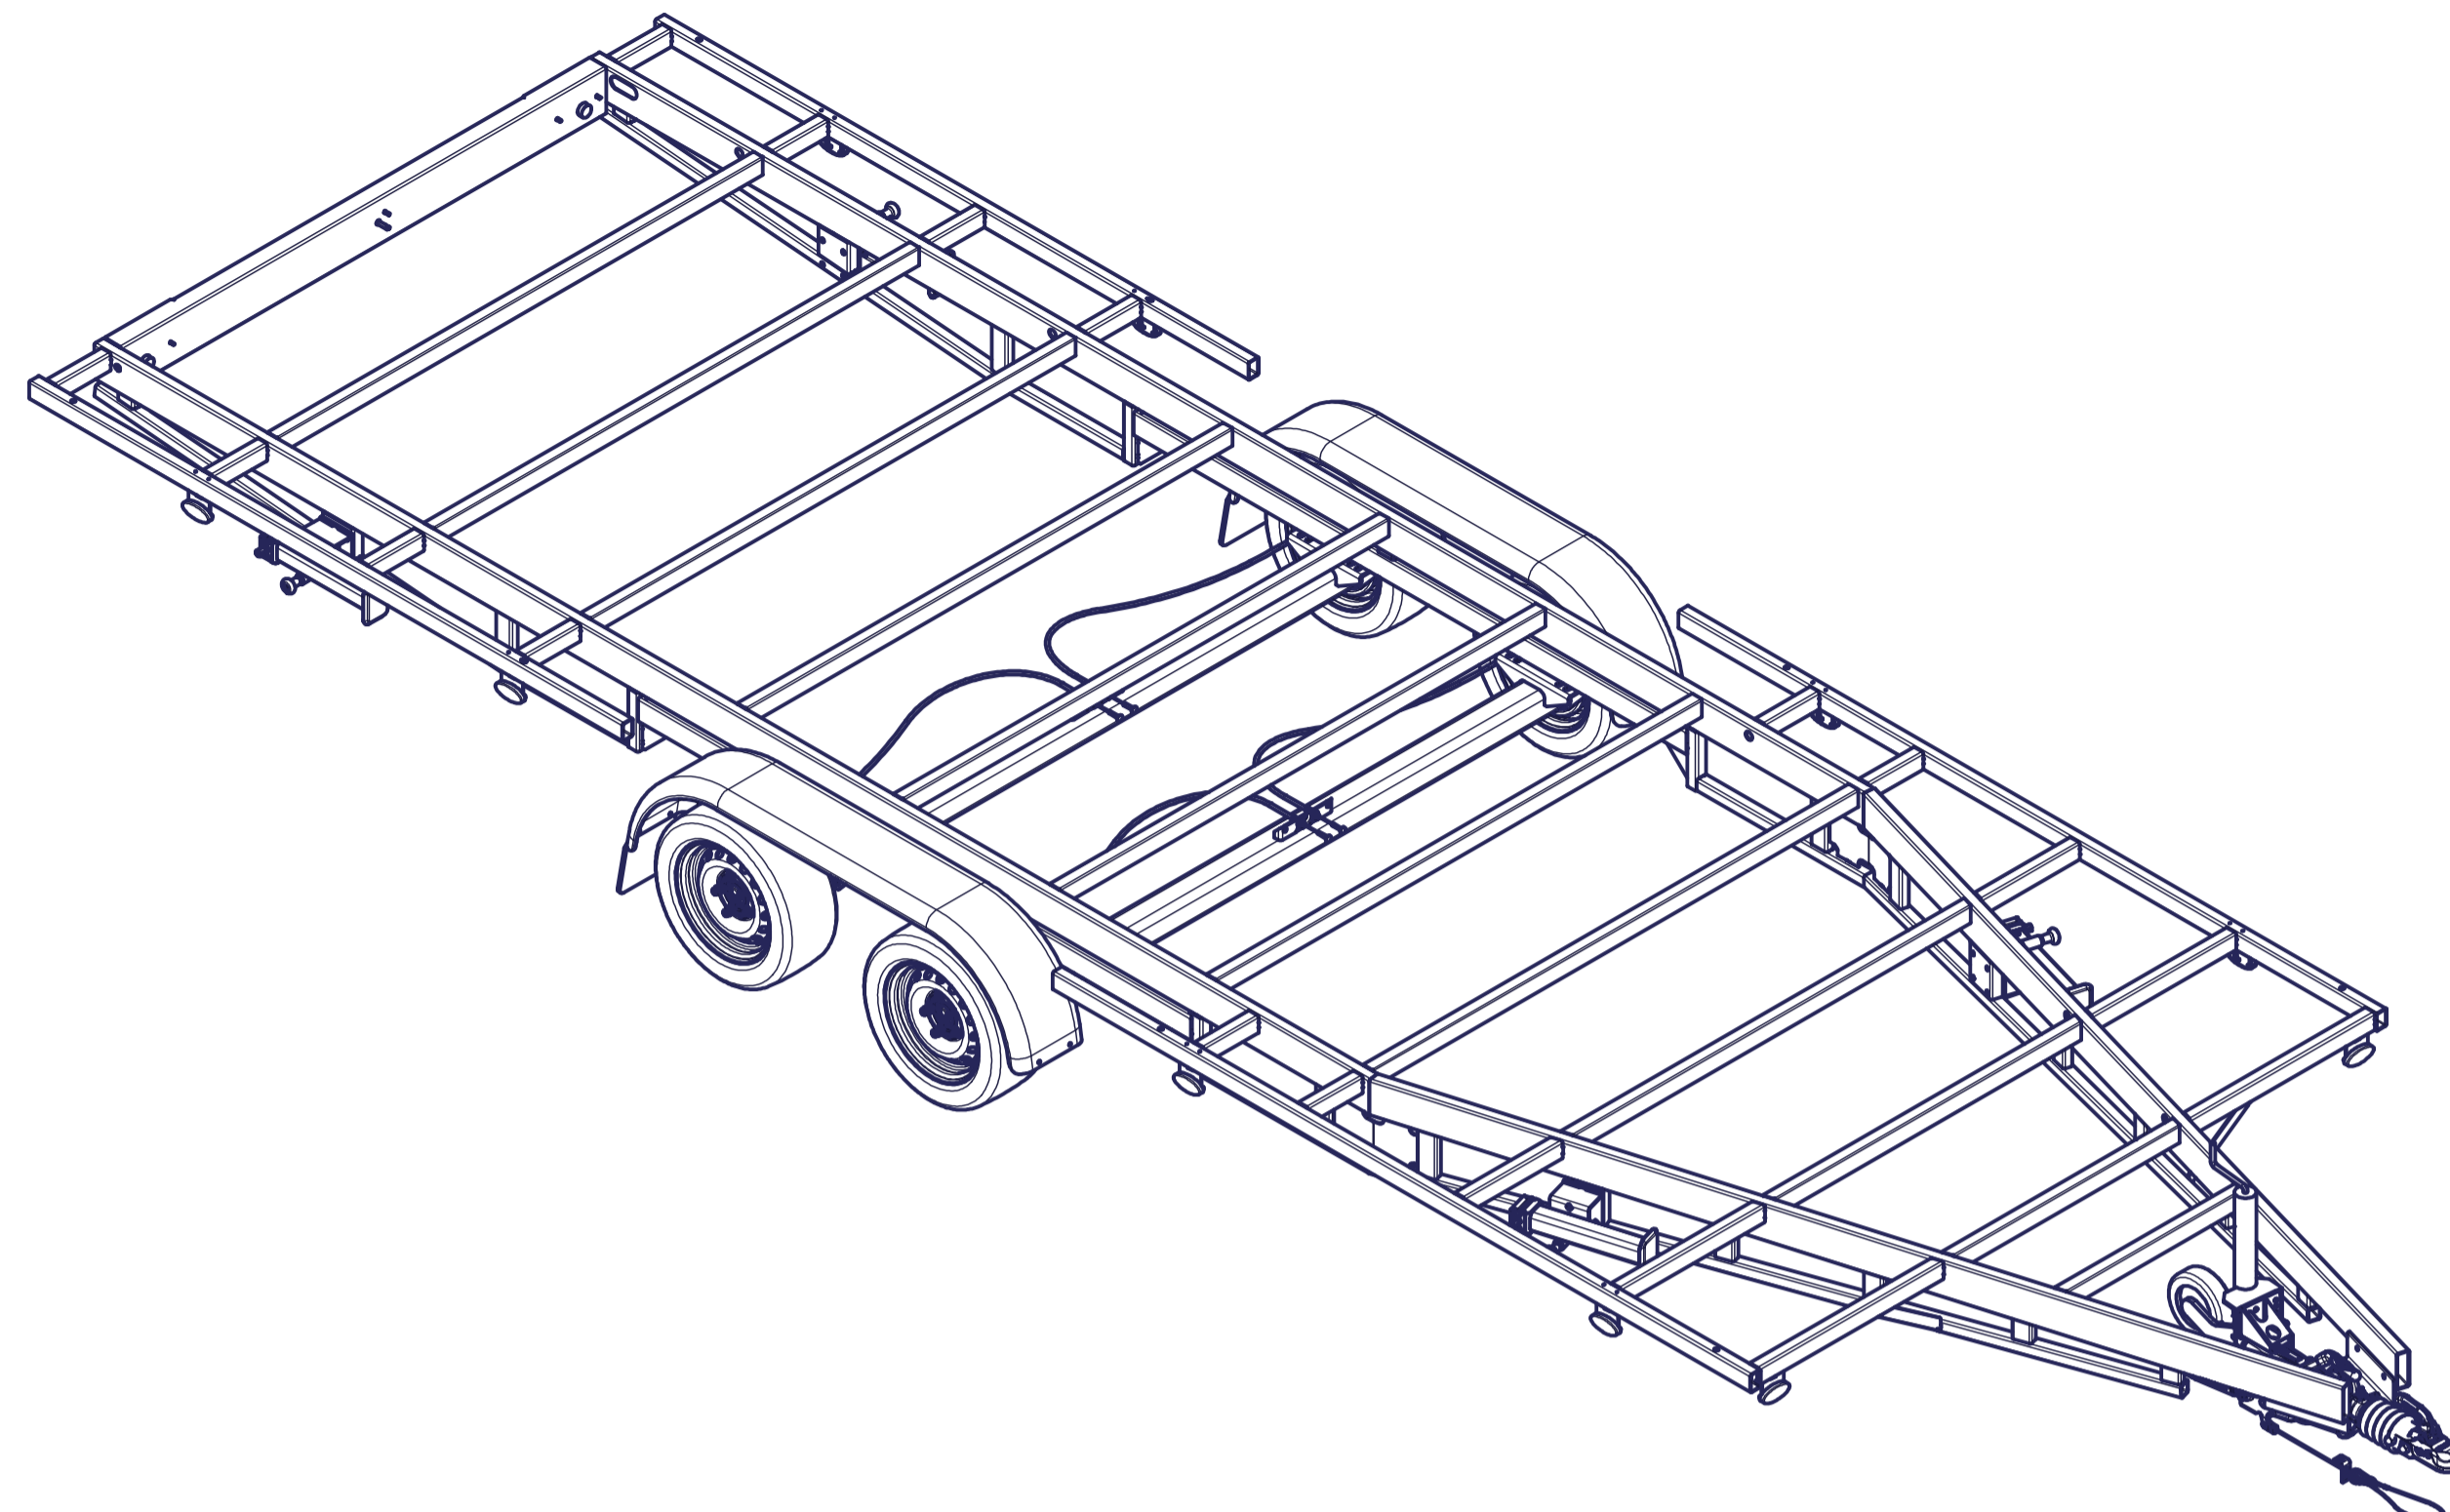

12 11 10 9 8 7 6 5 4 3 2 1

H G F E D C B A

TINY HOUSE 660 PLATEAU

Surface treatment: FRAME - ZINC PLATED	
QTY:	© VLEMMIX AANHANGWAGENS This drawing and its contents may not be made accessible and/or duplicated for others without permission. All rights reserved.
TOLERANCE:	UNIT: DRAWN BY: J.H.
ISO 2768-MK	mm DATE: 20-7-2020
PROJECT/DRAWING NO.: TINY HOUSE_PLATEAU	
SCALE:	DESCRIPTION: TINY HOUSE PLATEAU
A1	1 : 20
SHEET:	7
SHEETS:	9