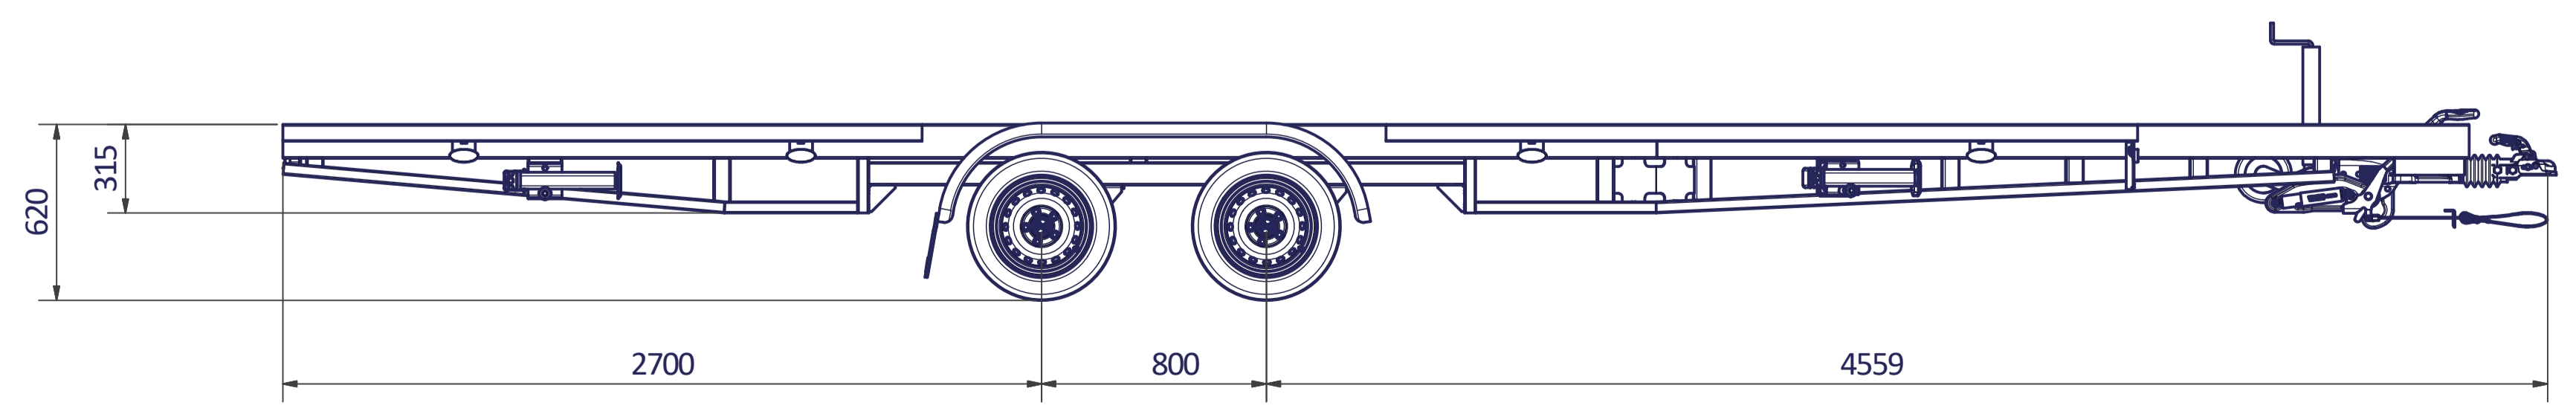

12 11 10 9 8 7 6 5 4 3 2 1

H G F E D C B A

TINY HOUSE 660 PLATEAU

Surface treatment: FRAME - ZINC PLATED	
QTY:	© VLEMMIX AANHANGWAGENS This drawing and its contents may not be made accessible and/or duplicated for others without permission. All rights reserved.
TOLERANCE:	UNIT: DRAWN BY: J.H.
ISO 2768-MK	mm DATE: 20-7-2020
PROJECT/DRAWING NO.: TINY HOUSE_PLATEAU	
SCALE:	DESCRIPTION: TINY HOUSE PLATEAU
A1	1 : 20
SHEET:	7
SHEETS:	9