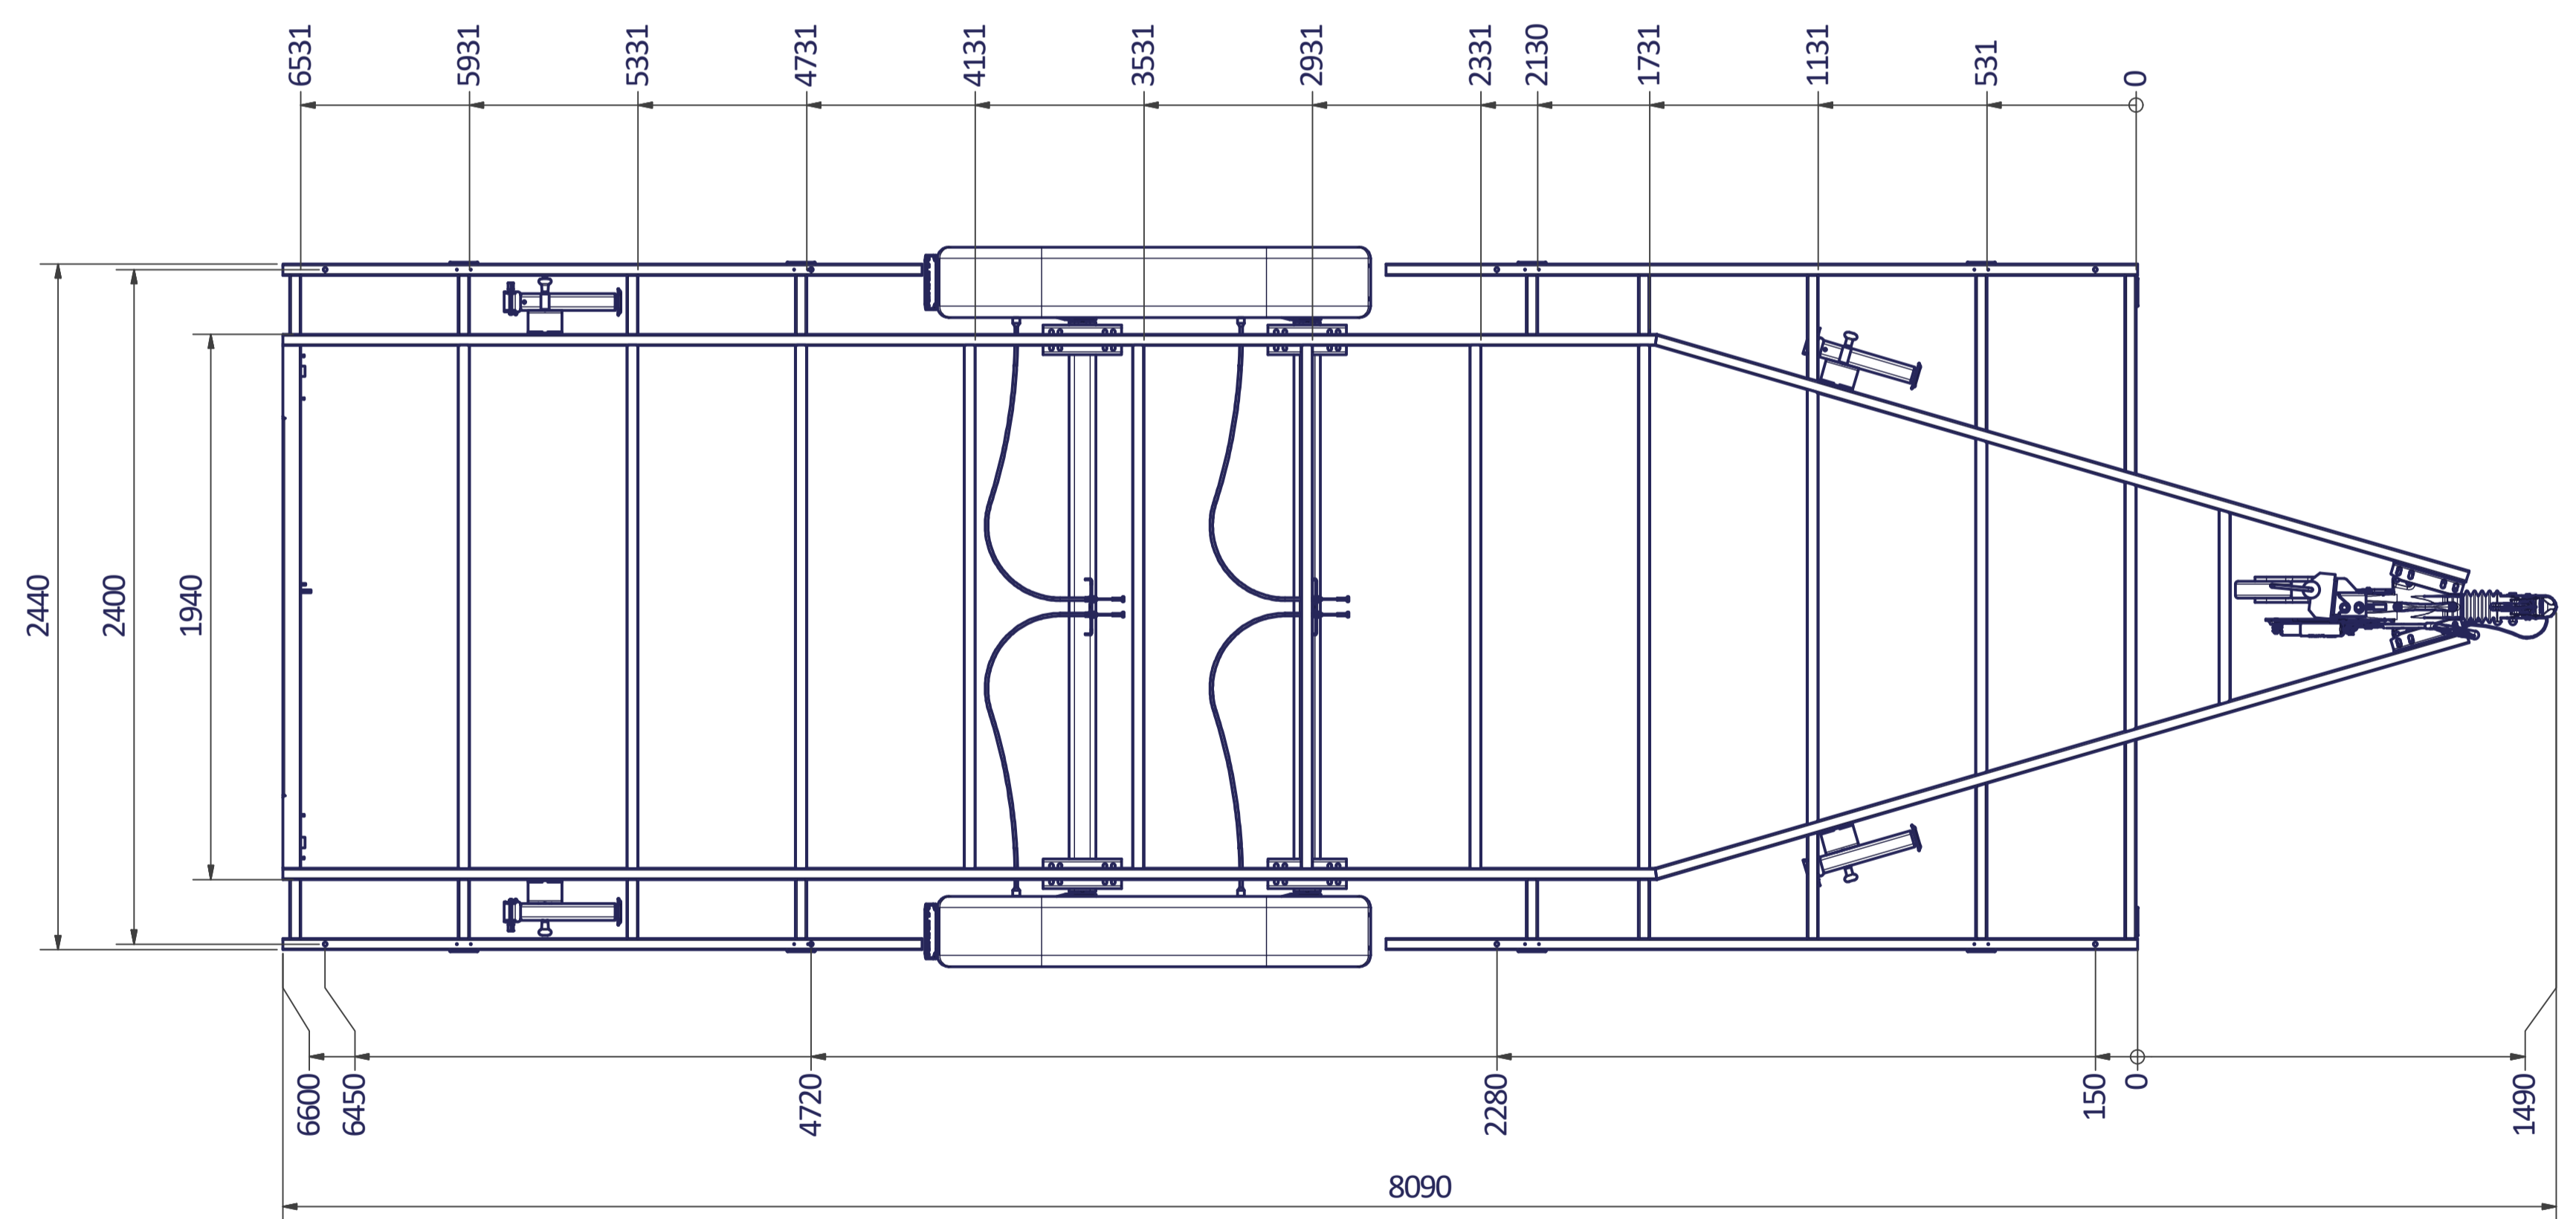

12 11 10 9 8 7 6 5 4 3 2 1

H G F E D C B A

TINY HOUSE 660 PLATEAU

Surface treatment: FRAME - ZINC PLATED	
QTY:	© VLEMMIX AANHANGWAGENS This drawing and its contents may not be made accessible and/or duplicated for others without permission. All rights reserved.
TOLERANCE:	UNIT: DRAWN BY: J.H.
ISO 2768-MK	mm DATE: 20-7-2020
PROJECT/DRAWING NO.: TINY HOUSE_PLATEAU	
SCALE:	DESCRIPTION: TINY HOUSE PLATEAU
A1	1 : 20
SHEET:	7
SHEETS:	9

12 11 10 9 8 7 6 5 4 3 2 1

H G F E D C B A