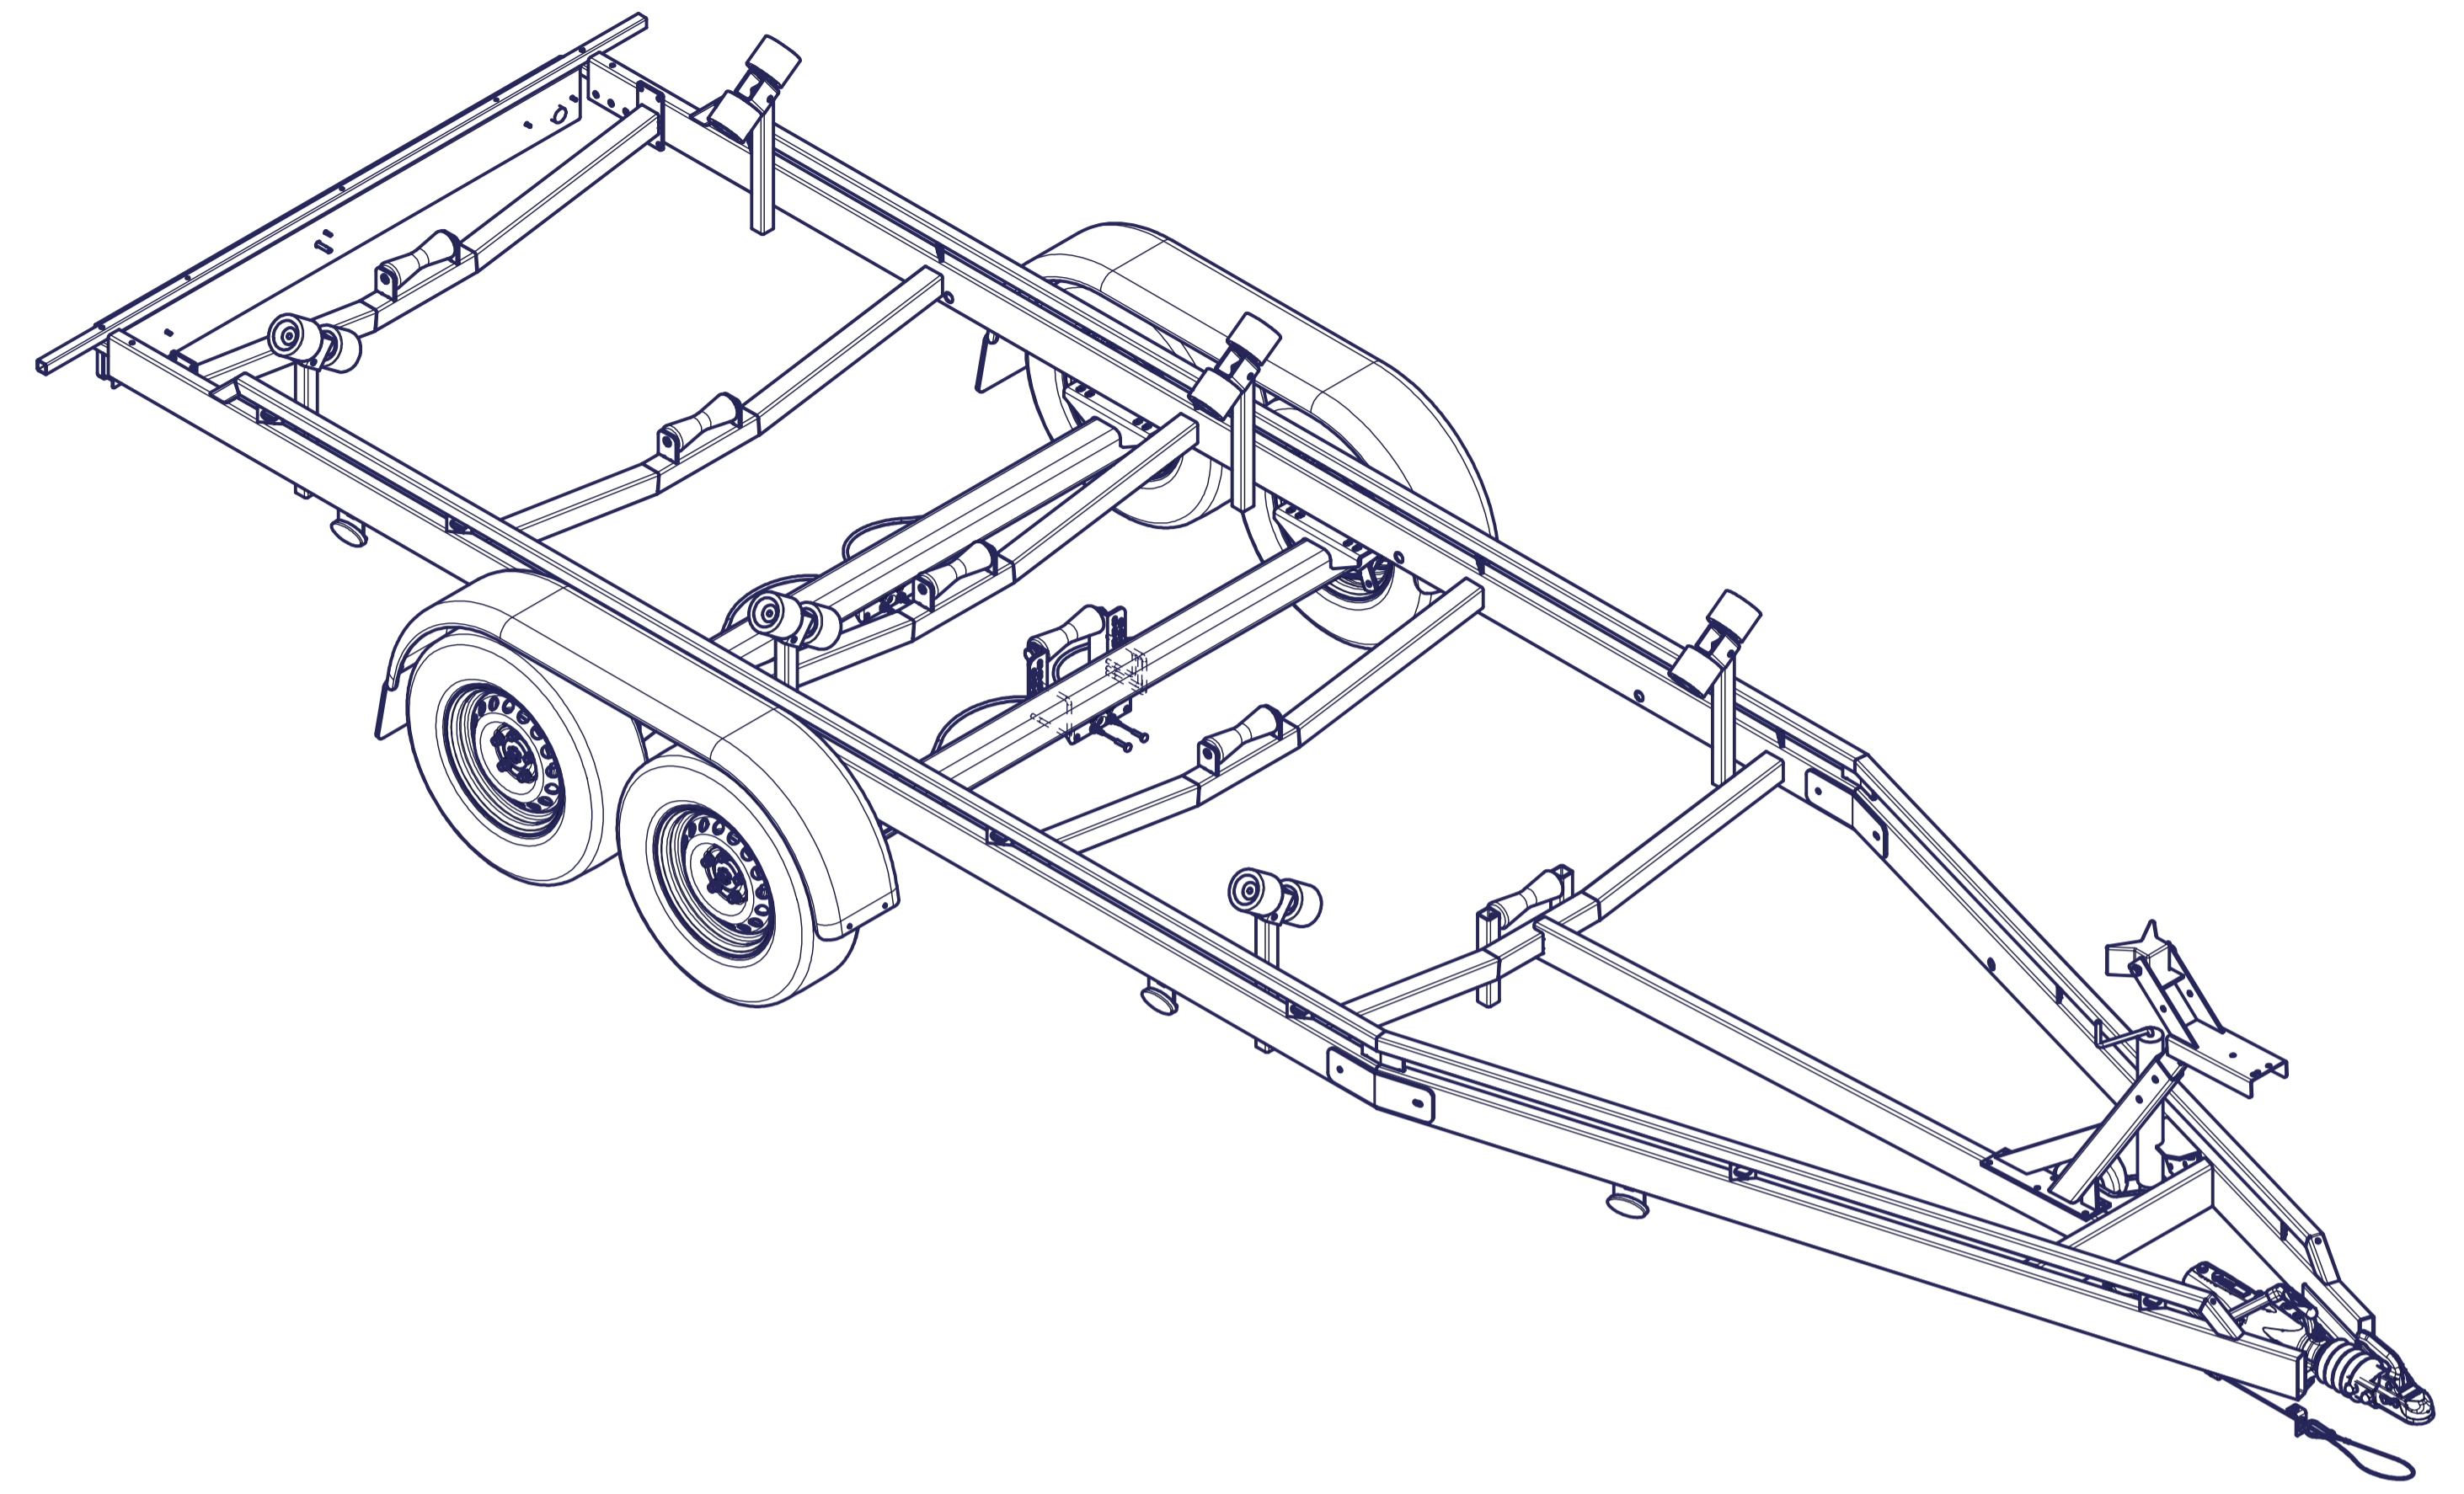

12 11 10 9 8 7 6 5 4 3 2 1

H G F E D C B A

2250

1640

5701

999

1422

600

1701

700

7000

4570

BOOTTRAILER 700

Surface treatment:		© VLEMMIX AANHANGWAGENS This drawing and its contents may not be made accessible and/or duplicated for others without permission. All rights reserved.	
QTY:	UNIT:	DRAWN BY:	J.H.
TOLERANCE:	mm	DATE:	19-5-2020
PROJECT/DRAWING NO.:		3374_BOOT TRAILER	
SCALE:	DESCRIPTION:	SHEET:	6
1:15		SHEETS:	8