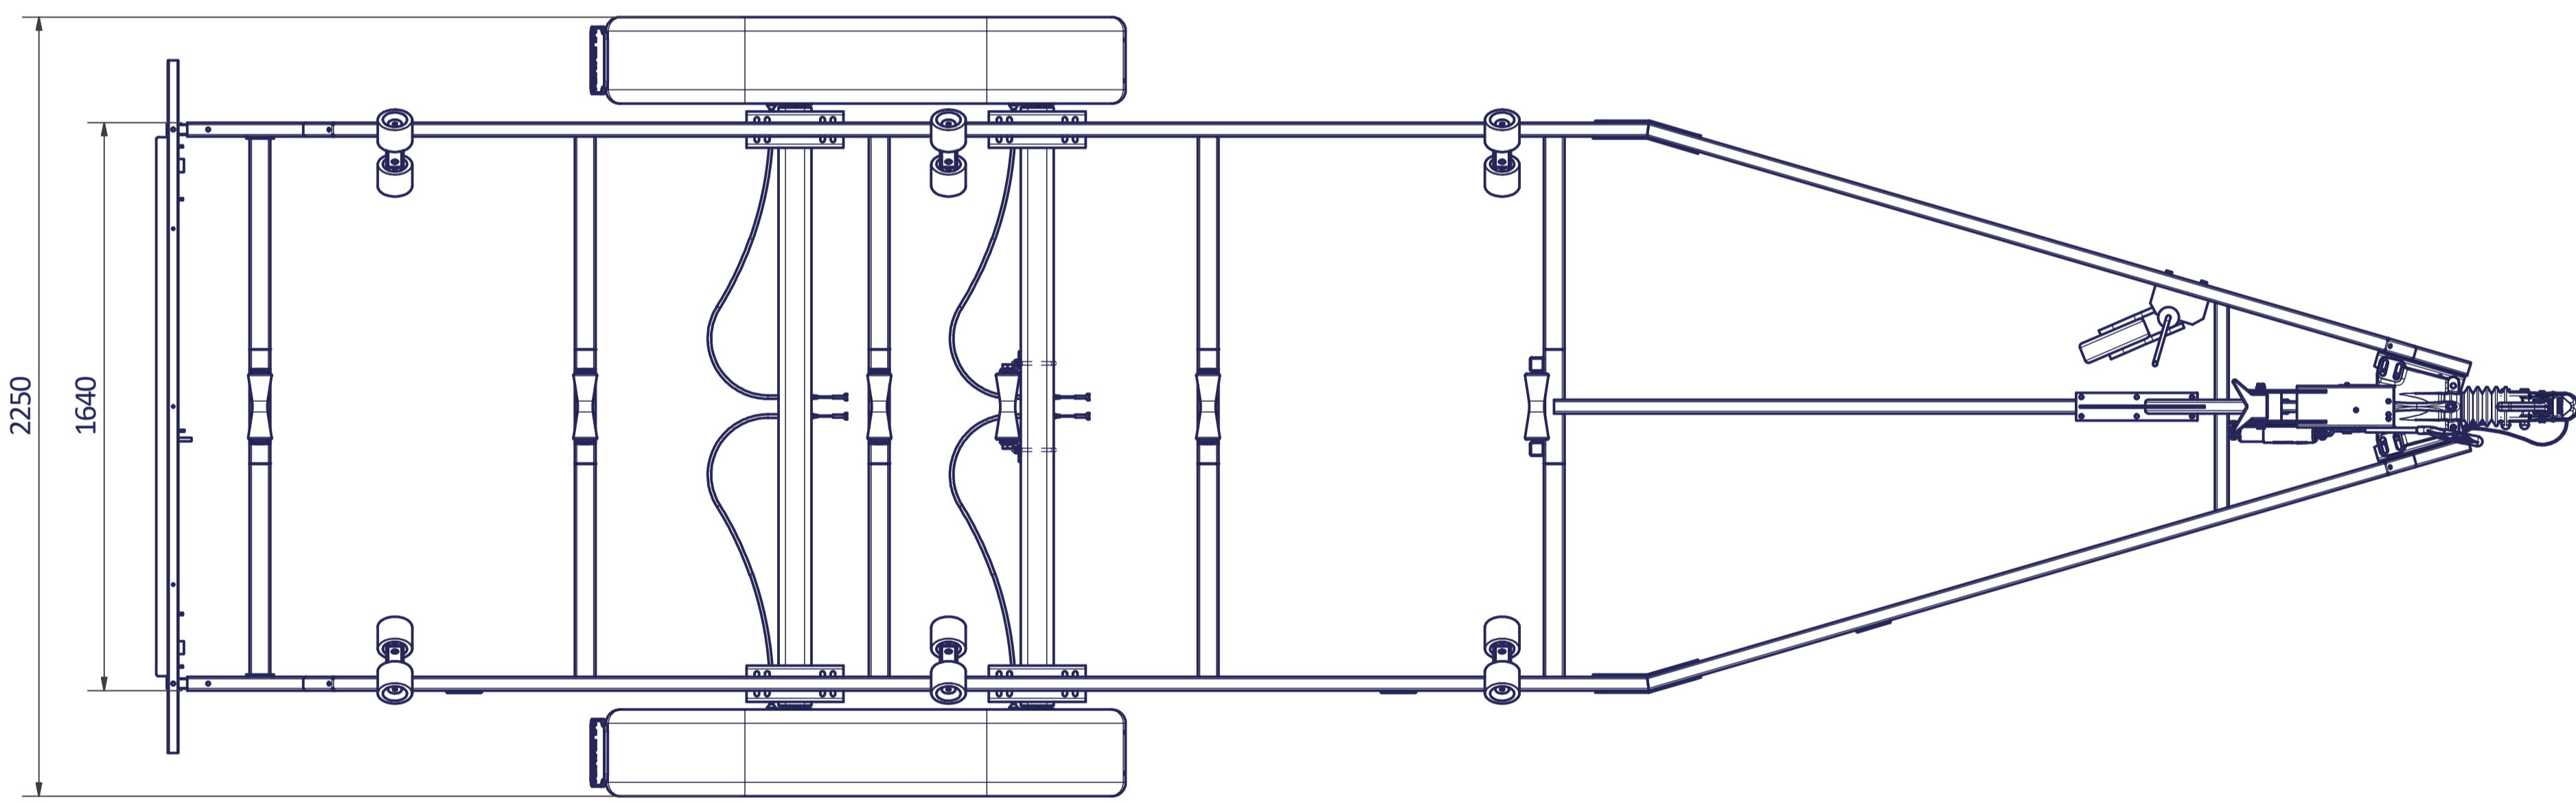

12 11 10 9 8 7 6 5 4 3 2 1

H G F E D C B A

2250

1640

5701

999

1422

600

1701

700

7000

4570

BOOTTRAILER 700

Surface treatment:		© VLEMMIX AANHANGWAGENS This drawing and its contents may not be made accessible and/or duplicated for others without permission. All rights reserved.	
QTY:	UNIT:	DRAWN BY:	J.H.
TOLERANCE:	mm	DATE:	19-5-2020
PROJECT/DRAWING NO.:		3374_BOOT TRAILER	
SCALE:	DESCRIPTION:	SHEET:	6
1:15		SHEETS:	8