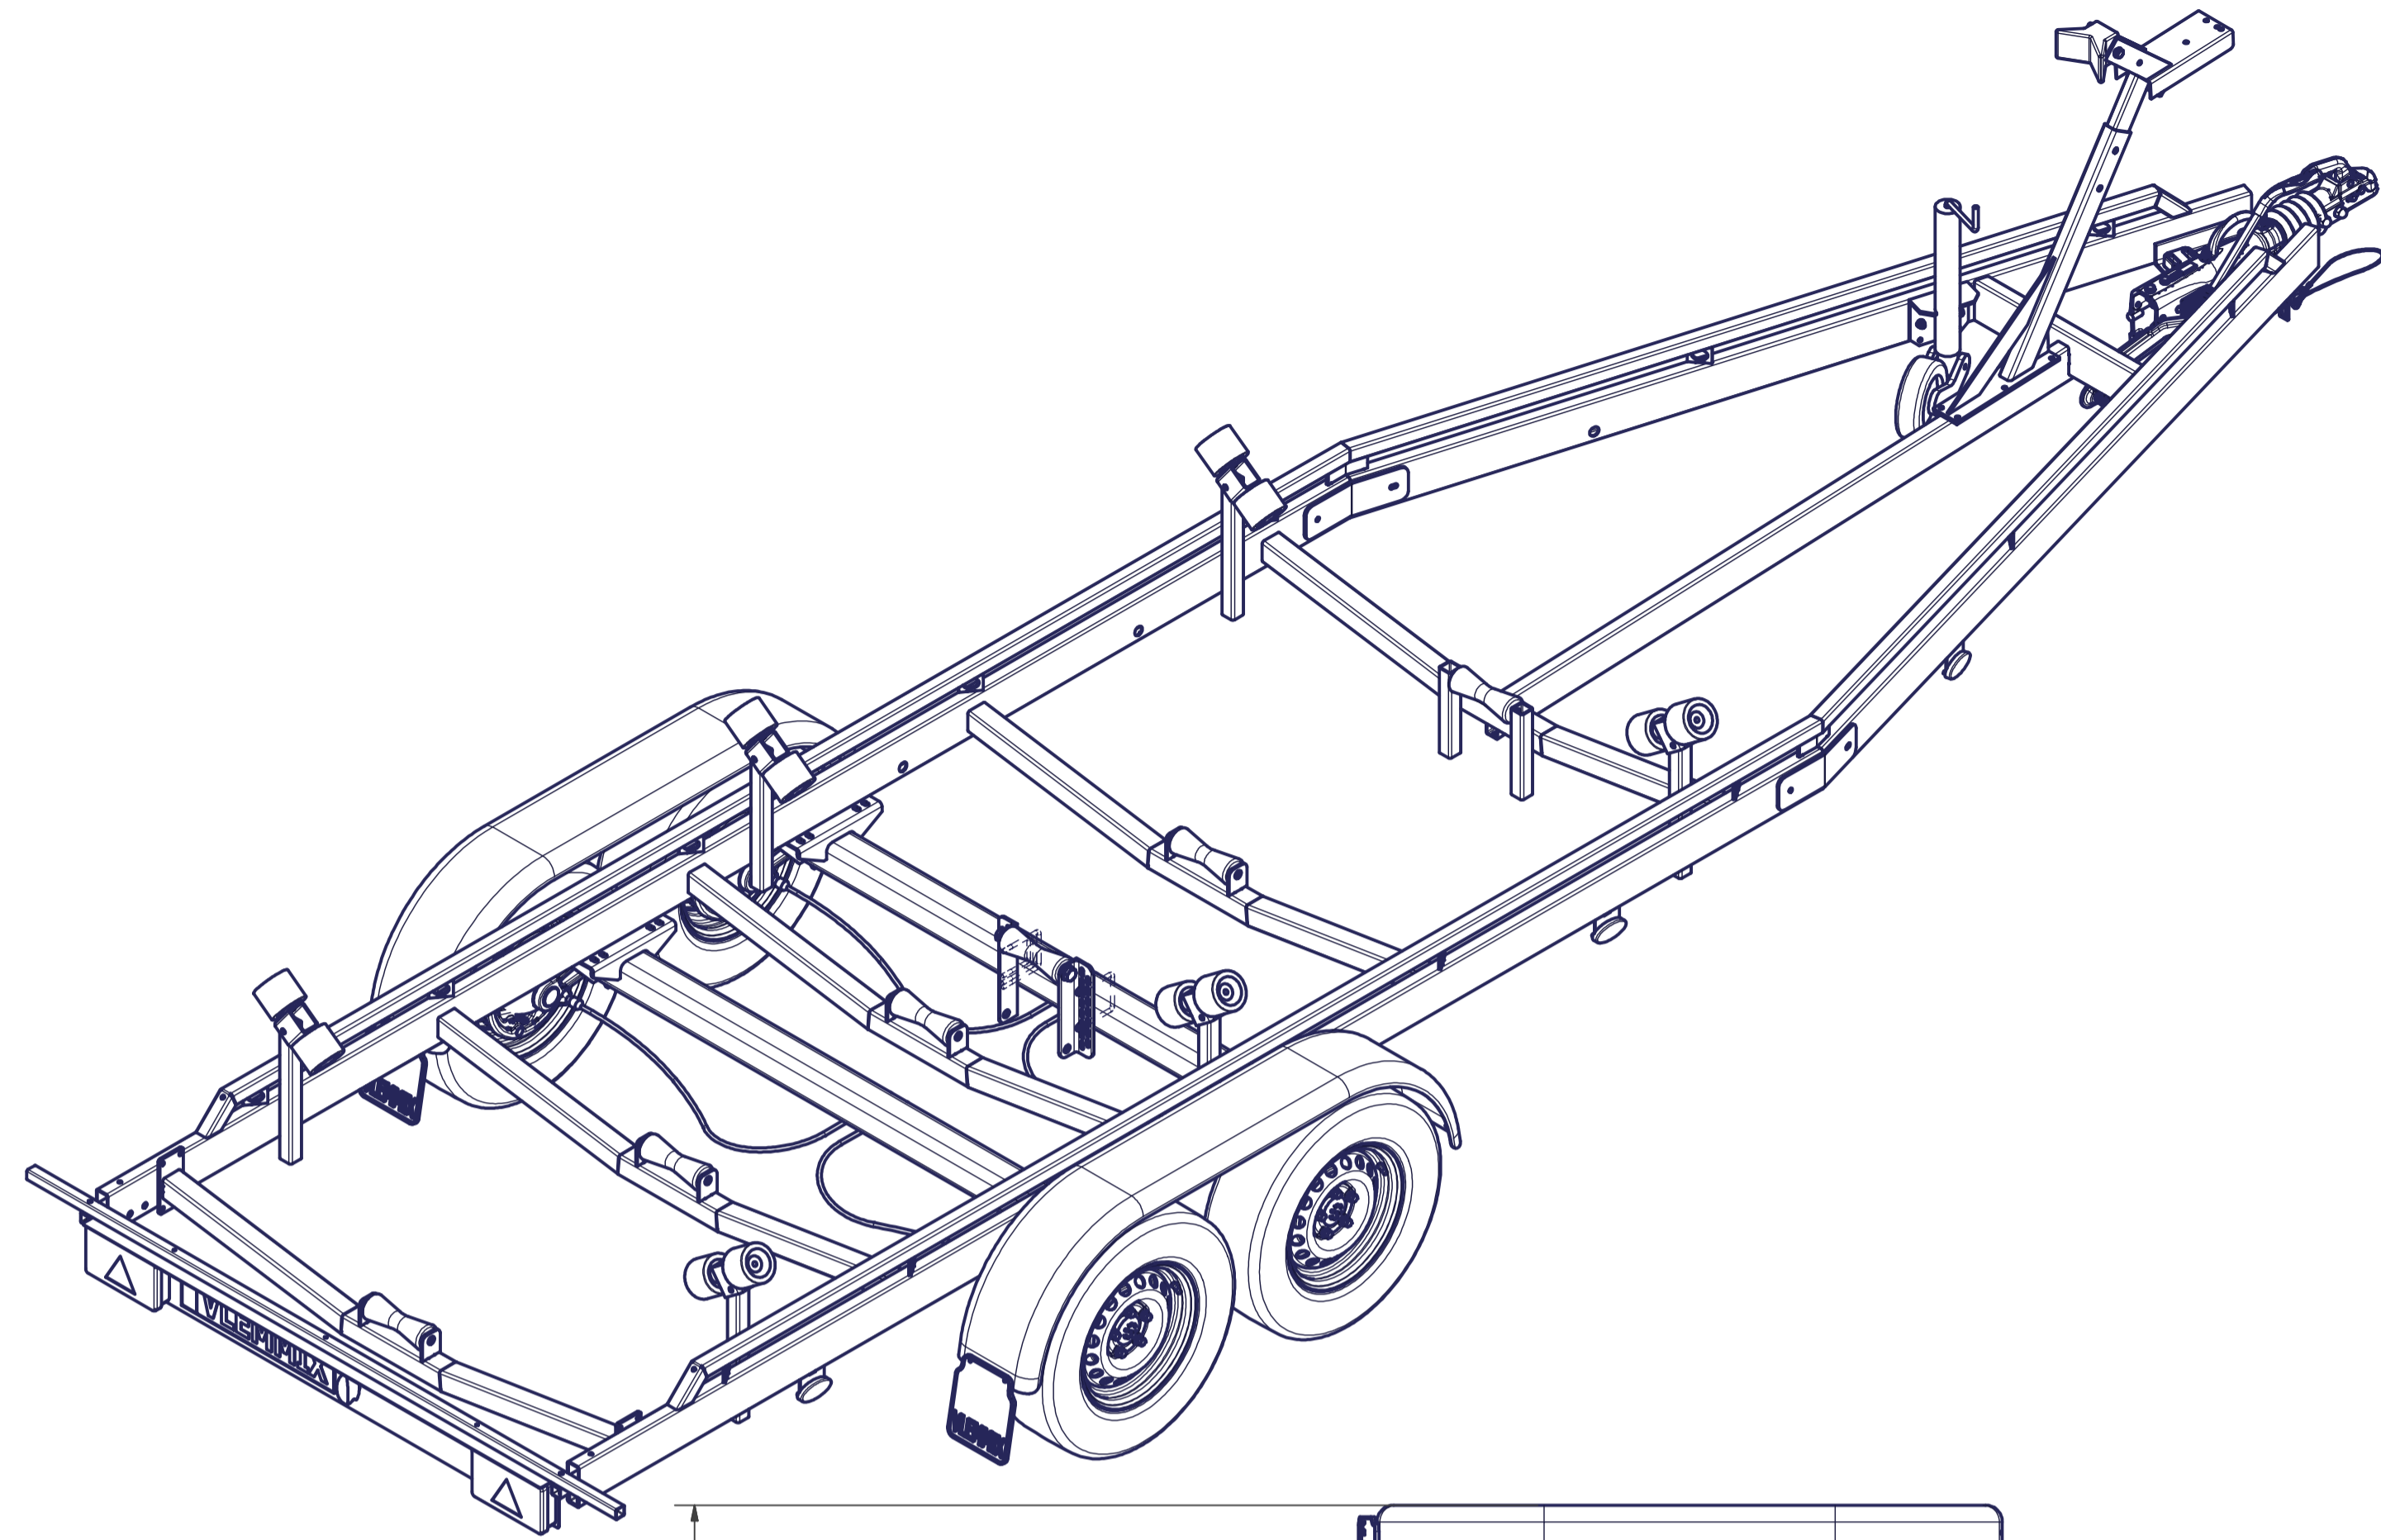

12 11 10 9 8 7 6 5 4 3 2 1

H G F E D C B A

2250

1640

5701

999

1422

600

1701

700

7000

4570

BOOTTRAILER 700

Surface treatment:		© VLEMMIX AANHANGWAGENS This drawing and its contents may not be made accessible and/or duplicated for others without permission. All rights reserved.	
QTY:	UNIT:	DRAWN BY:	J.H.
TOLERANCE:	mm	DATE:	19-5-2020
PROJECT/DRAWING NO.:		3374_BOOT TRAILER	
SCALE:	DESCRIPTION:	SHEET:	6
1:15		SHEETS:	8

A1

12 11 10 9 8 7 6 5 4 3 2 1

H G F E D C B A