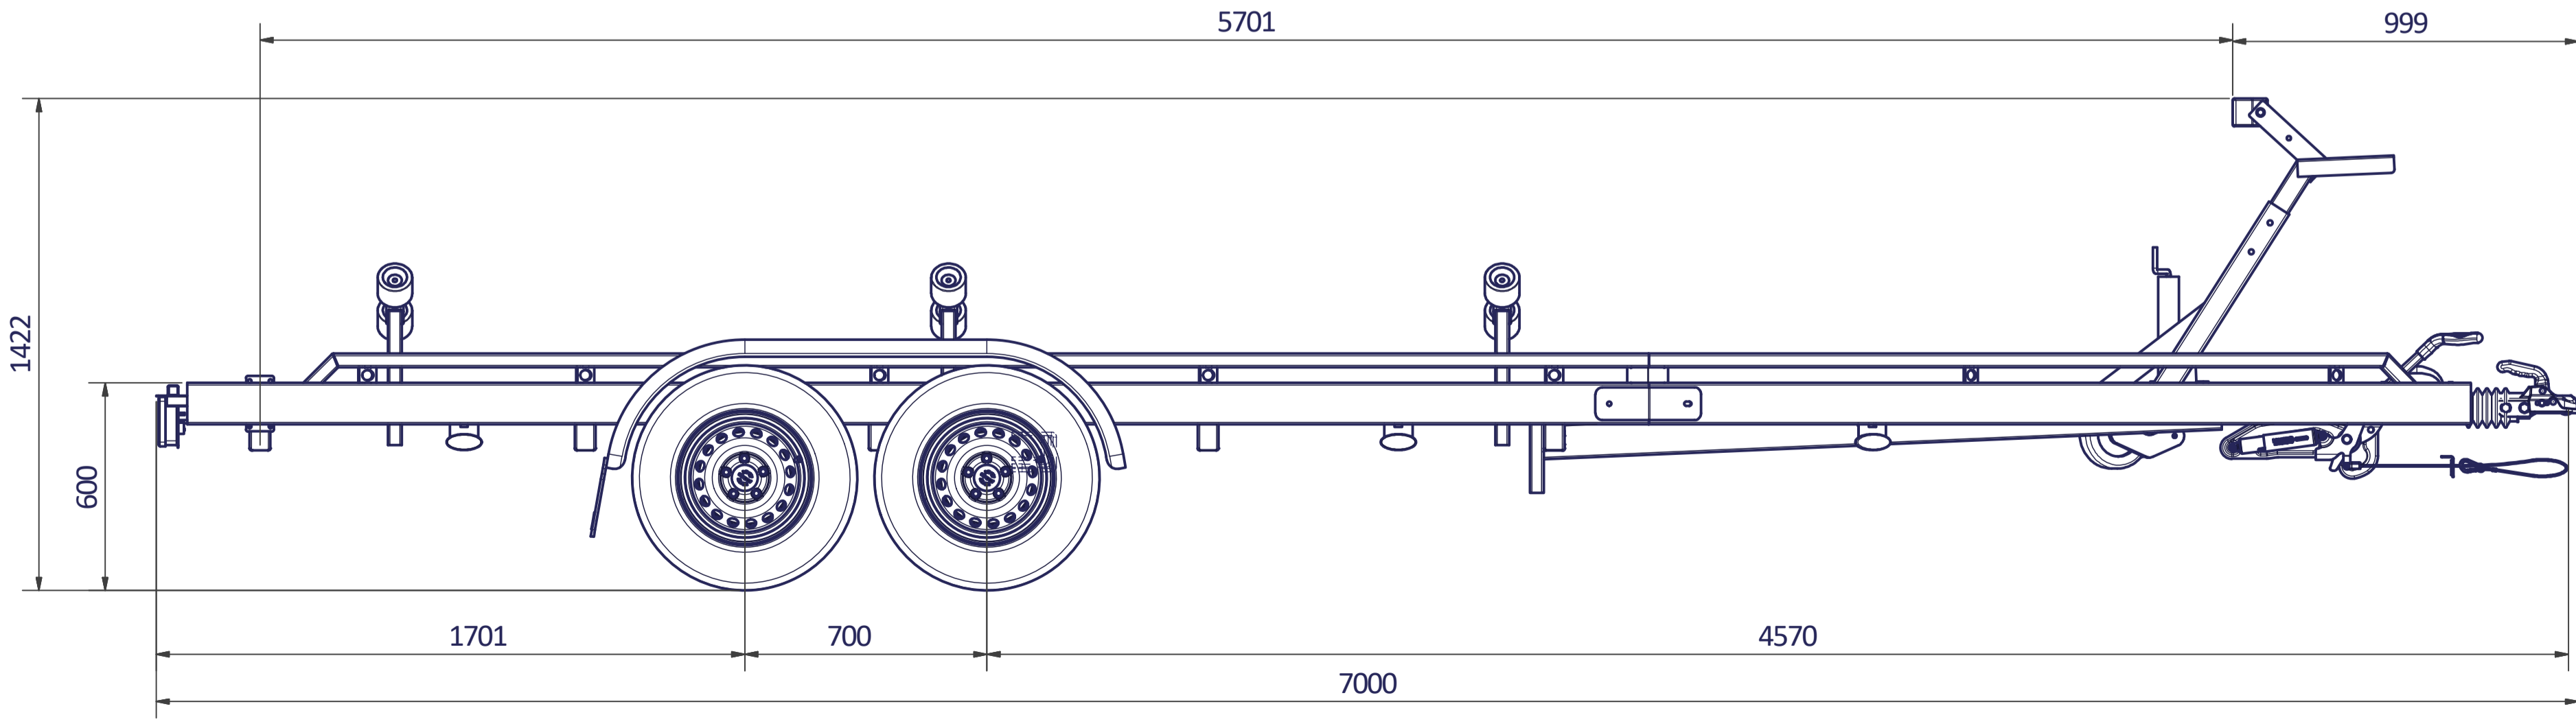

12 11 10 9 8 7 6 5 4 3 2 1

H G F E D C B A

2250

1640

5701

999

1422

600

1701

700

7000

4570

BOOTTRAILER 700

Surface treatment:		© VLEMMIX AANHANGWAGENS This drawing and its contents may not be made accessible and/or duplicated for others without permission. All rights reserved.	
QTY:	UNIT:	DRAWN BY:	J.H.
TOLERANCE:	mm	DATE:	19-5-2020
PROJECT/DRAWING NO.:		3374_BOOT TRAILER	
SCALE:	DESCRIPTION:	SHEET:	6
1:15		SHEETS:	8